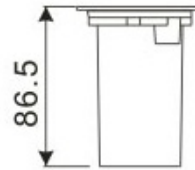

# LED Recessed Lighting – LR-R00146

|                           |                 |
|---------------------------|-----------------|
| Model No.                 | LR-R00146       |
| LED Type                  | 5mm             |
| LED Q'TY.                 | 16              |
| Beam Angle                | -               |
| Minimum luminous flux(lm) | 90              |
| Voltage                   | 120-240V        |
| LED Watt                  | 1.5W            |
| Environmental Temperature | - 20°C~60°C     |
| Environmental Humidity    | 0%-95%          |
| Safety Class              | I               |
| Safety Type               | IP54            |
| Material                  | ST304+Aluminium |
| Driver                    | Included        |