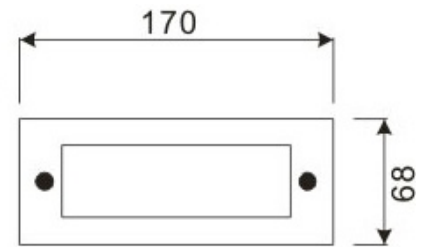

# LED Recessed Lighting – LR-R00146

|                           |                 |
|---------------------------|-----------------|
| Model No.                 | LR-R00146       |
| LED Type                  | 5mm             |
| LED Q'TY.                 | 16              |
| Beam Angle                | -               |
| Minimum luminous flux(lm) | 90              |
| Voltage                   | 120-240V        |
| LED Watt                  | 1.5W            |
| Environmental Temperature | - 20°C~60°C     |
| Environmental Humidity    | 0%-95%          |
| Safety Class              | I               |
| Safety Type               | IP54            |
| Material                  | ST304+Aluminium |
| Driver                    | Included        |